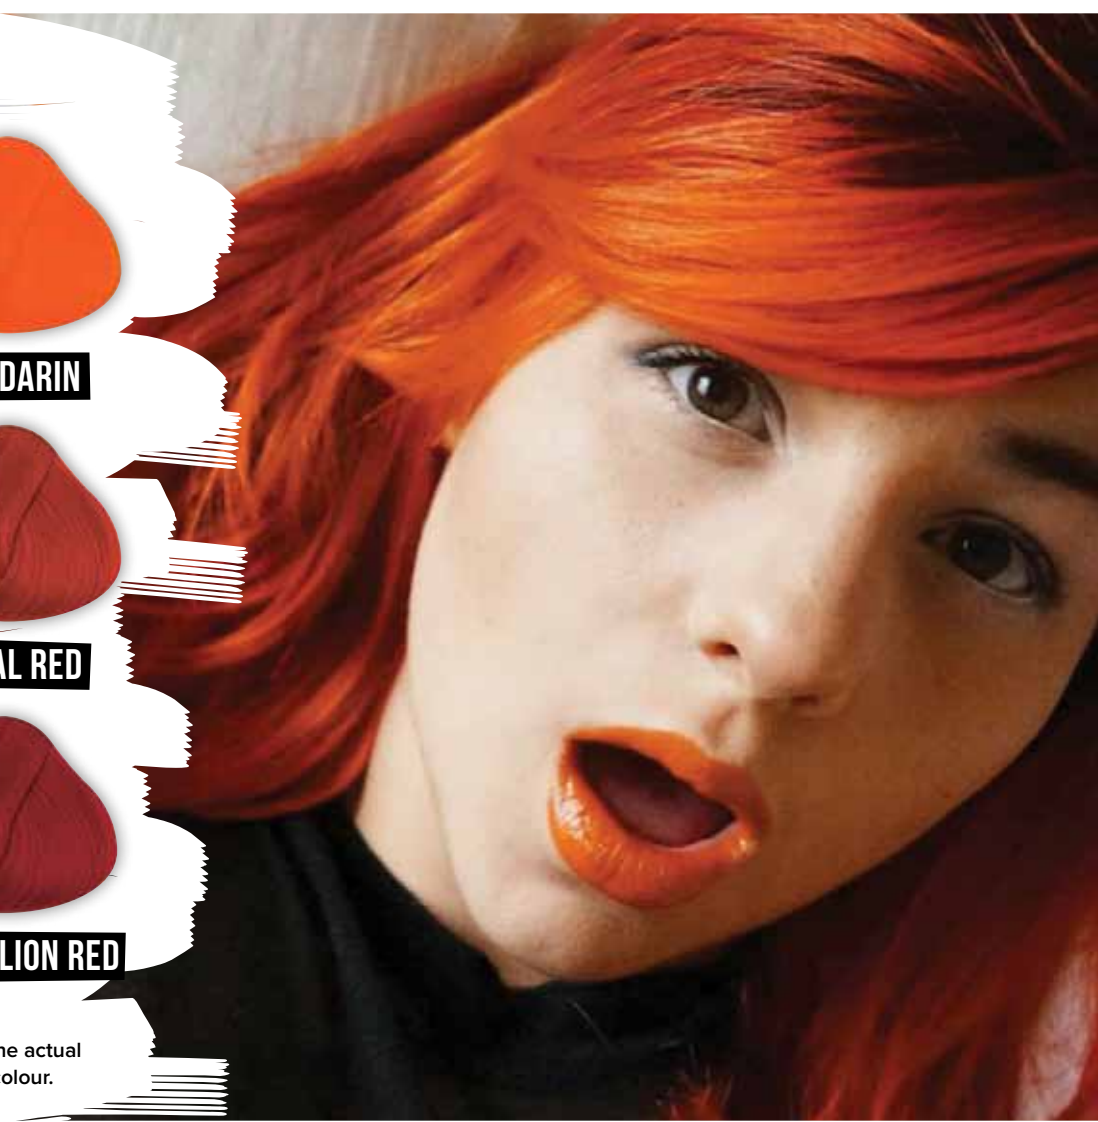

RUBINE

POPPY RED

The colours shown are a simulation of the actual colour. Directions is a semi-permanent colour.

Directions

ATLANTIC BLUE

MIDNIGHT BLUE

EBONY

LAGOON BLUE

DENIM BLUE

SILVER

The colours shown are a simulation of the actual colour. Directions is a semi-permanent colour.

Directions

APRICOT

MANDARIN

TANGERINE

CORAL RED

FLAME

VERMILLION RED

The colours shown are a simulation of the actual colour. Directions is a semi-permanent colour.

Directions

TURQUOISE

ALPINE

APPLE GREEN

FLUORESCENT GLOW

SPRING GREEN

BRIGHT DAFFODIL

The colours shown are a simulation of the actual colour. Directions is a semi-permanent colour.

Directions

LAVENDER

LILAC

VIOLET

CARNATION PINK